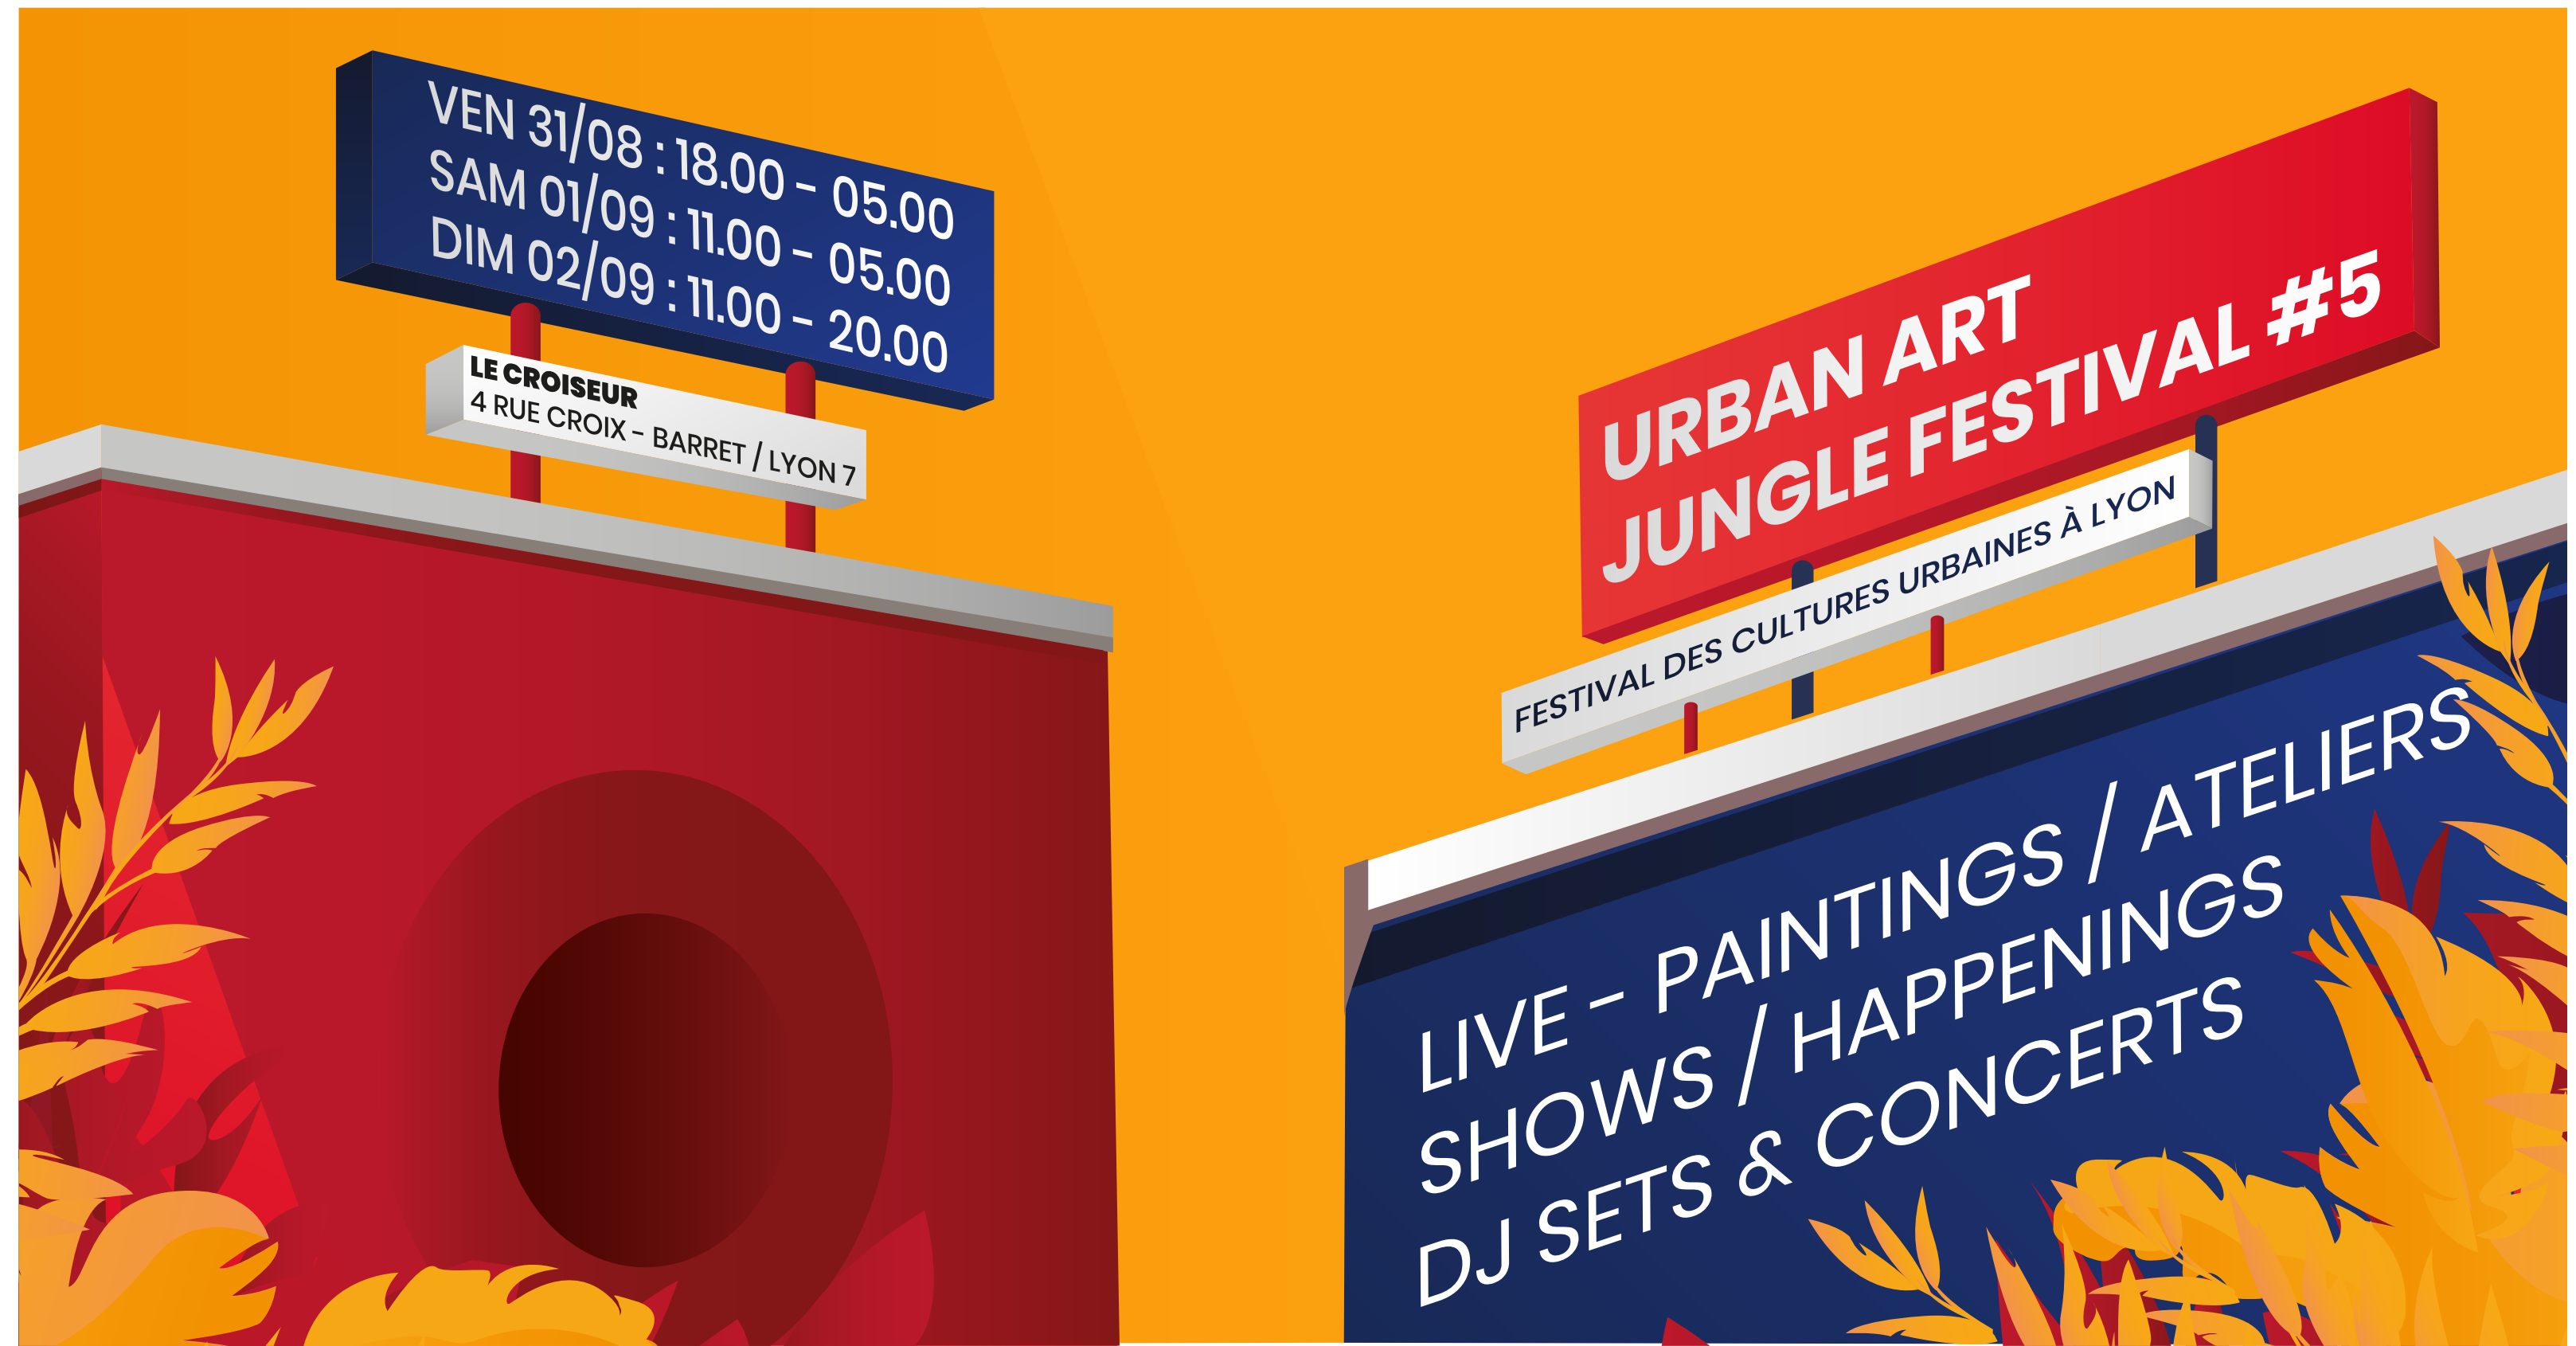

An illustration of a hand in a blue sleeve holding a red brush, painting a building facade. The building has a red wall with a white ledge and a blue wall with a white ledge. There are yellow and red plants in the foreground. The background is a warm yellow-orange color.

URBAN ART JUNGLE FESTIVAL #5 PROPOSITION AFFICHE

Réalisé par Valquevis Coline
06 46 69 68 27
coline.valquevis@gmail.com

VEN 31/08 : 18.00 - 05.00
SAM 01/09 : 11.00 - 05.00
DIM 02/09 : 11.00 - 20.00

LE CROISEUR
4 RUE CROIX - BARRET / LYON 7

URBAN ART
JUNGLE FESTIVAL #5

FESTIVAL DES CULTURES URBAINES À LYON

LIVE - PAINTINGS / ATELIERS
SHOWS / HAPPENINGS
DJ SETS & CONCERTS

Affiche réalisée par Coline Valqueois

KIBLIND

superposition-lyon.com

AFFICHE A2